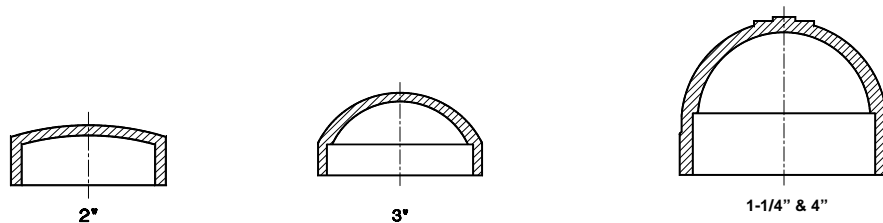

Socket Pole Marker Caps

<u>Poll Marker Cap</u>	<u>Package Weight (lbs.)</u>	<u>Reference Number</u>
1 1/4"	0.5	10M*LMC*
2"	1.0	10M*LMC*
3"	0.6	10M*LMC*
4"	2.0	10M*LMC*

- Pole Marker Caps available in white, yellow, orange, blue, and black
- Drawing No. CU70B725
- Packaging - 10 per box 2" IPS and smaller
- 4 per box 3-4" IPS

Flush Pole Marker Cap

<u>Poll Marker cap</u>	<u>Package Weight (lbs.)</u>	<u>Reference Number</u>
4"	1.1	10M*LMC*

- Pole Marker Caps available in white, yellow, orange, blue, and black
- Drawing No. CU70A170
- Packaging - 4 per box 3-4" IPS