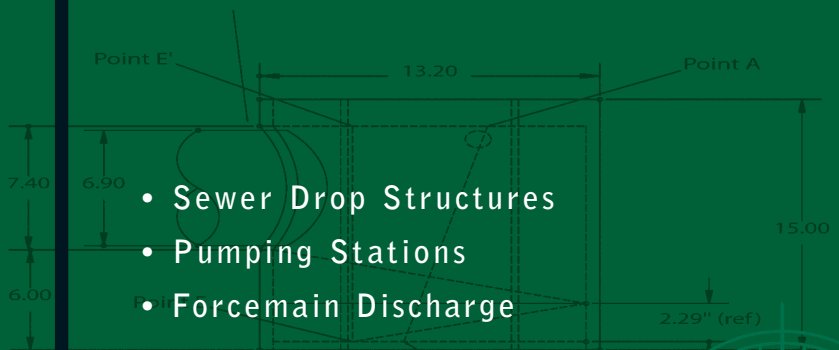

Inserts for Sewer Odor and Corrosion Control

Vortex Flow[™]
ODOR & CORROSION CONTROL

M U N I C I P A L S Y S T E M S

Vortex Ramp - Reference

www.ipexinc.com

We build tough products for tough environments®

IPEX